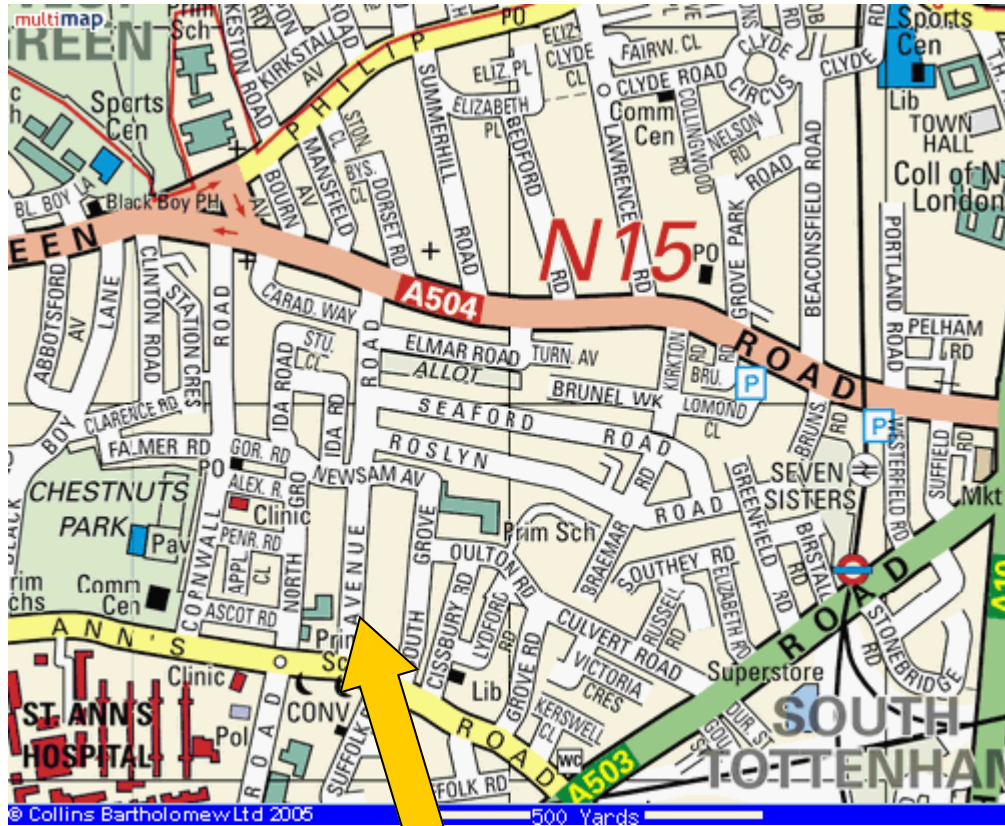

**St Ann's Church
Avenue Road
N15 5JH**

Working to make a difference to homeless families in Haringey

Company limited by guarantee (England) | Reg No. 3304699 | Reg. Charity No. 1061577 |
Reg office St Philip's Church, Philip Lane, London, N15 4HJ
Member of Advice UK | Supported by the London Borough of Haringey